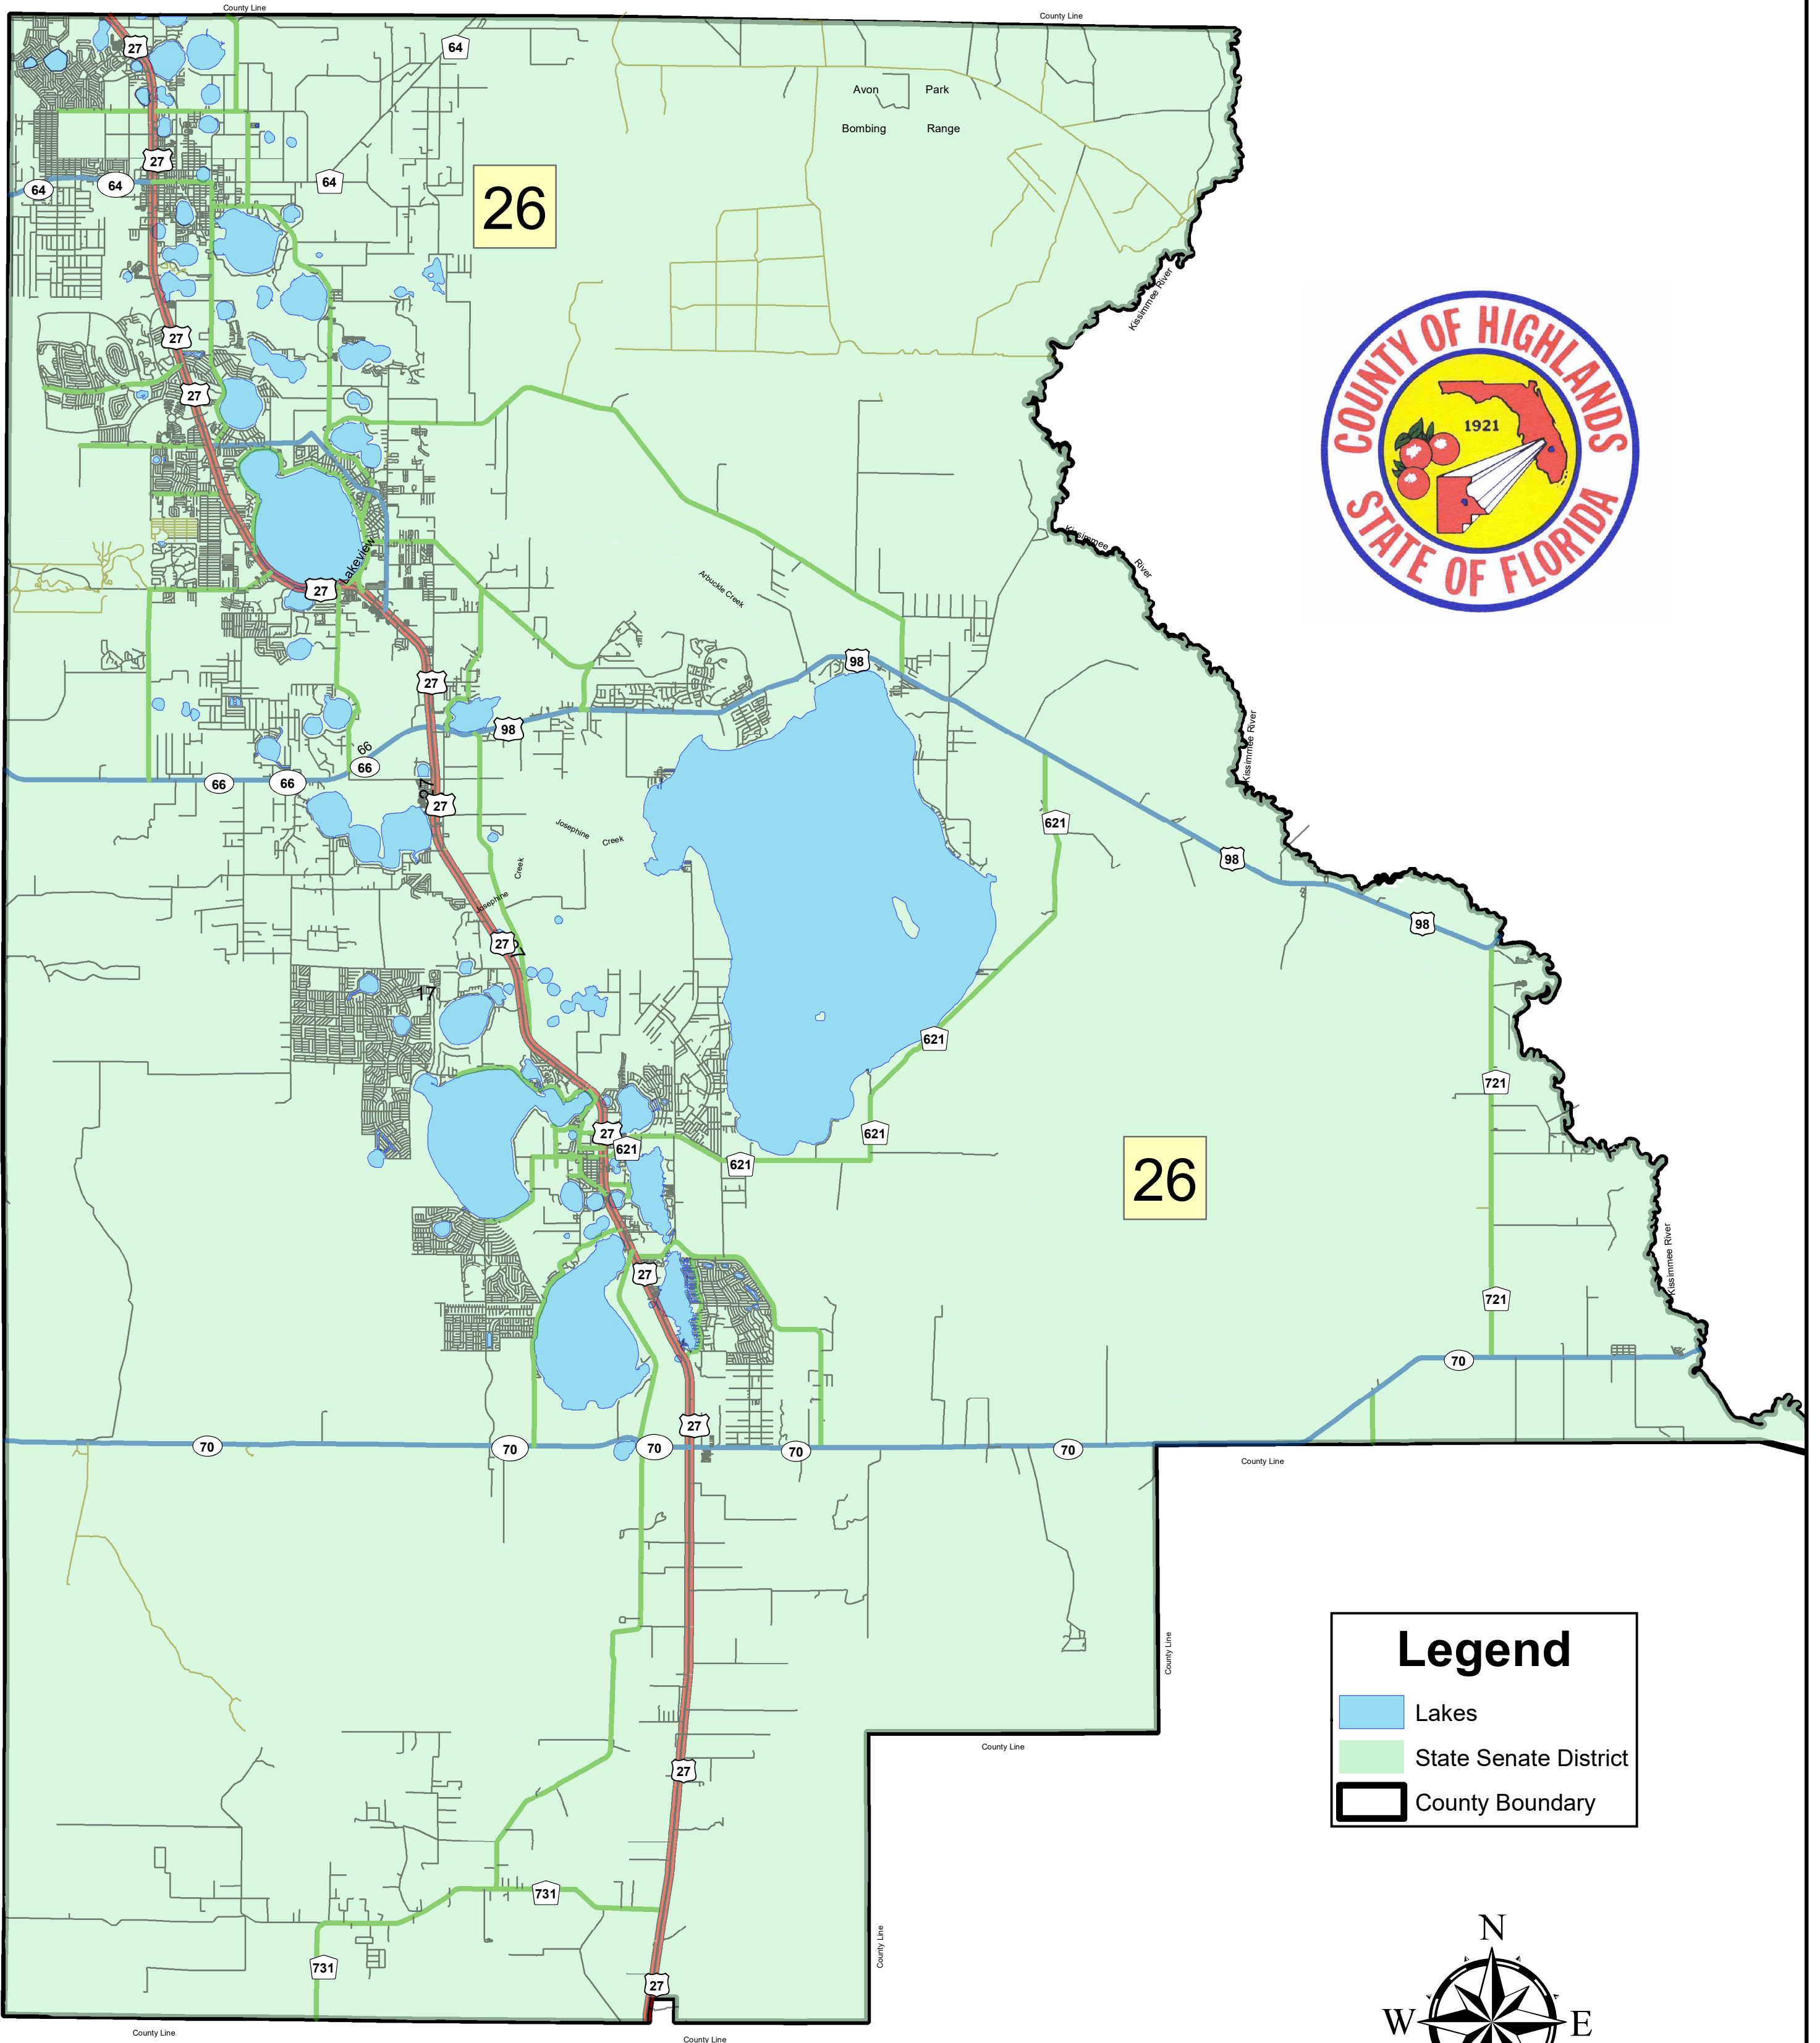

STATE SENATE DISTRICT 26

Highlands County, Florida

Legend

-  Lakes
-  State Senate District
-  County Boundary

Provided by: PENNY OGG
Supervisor of Elections
August 1, 2016